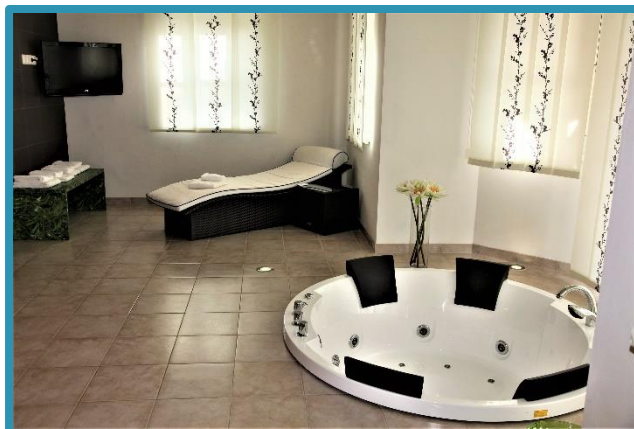

Rates in € per Chalet	4 nights incl. 3 days Skipass						
Period of time	Chalet Koralpe with Sauna (4Pax)	Chalet Koralpe without Sauna (6Pax)	Chalet Koralpe with Sauna (6Pax)	Chalet Koralpe with Sauna oder Chalet Classic (8 Pax)	Chalet Koralpe XL with Sauna (8 Pax)	Wellness Chalet Enzian (6 Pax)	Wellness Chalet Edelweiß (8 Pax)
08.12.-22.12.2018* 17.03.-31.03.2019*	501,00	600,00	675,00	789,00	834,00	765,00	969,00

*4=3 Offer is only valid with arrival on Sunday

Informationen	Nebenkosten (zahlbar vor Ort)
All rates are in EURO and per Chalet. Ski passes are included for all guests (up to the max. verifiability of the house) and can be redeemed only on consecutive days.	Final cleaning (obligatory – once to pay): Type Chalet Koralpe & Type Chalet Classic: € 150,00 Type Wellness Chalet: € 180,00 Local tax: € 1,70 per person/day (from the age of 17) Bed linen & towels (obligatory): € 10,00 per person and set Cot (incl. Bed linen): € 15,00 per cot per stay Deposit: € 200,00 per Chalet per stay Pet: € 15,00 per pet/day (specified when booking)

ARRIVAL: 3pm – 5 pm

DEPARTURE: 10 am

Cancellation fee

Up to 3 months before arrival no cancellation fee. Within 3 months until 30 days before arrival 30 %, until 7 days before arrival 70 %, 6 days till 1 day before arrival 90%. For cancellation on arrival day or no-show 100 % of the total amount. We recommend that you take out a travel cancellation insurance.

Banking details

Sparkasse Kitzbühel

IBAN: AT32 2050 5000 0030 3362

BIC: SPKIAT2K

changes, typographical & printing errors reserved!