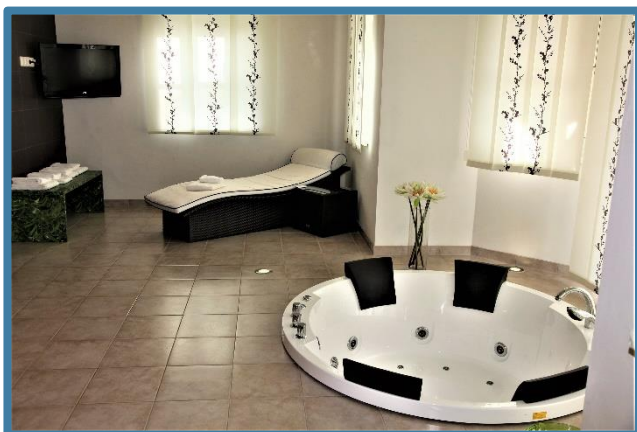

Banking Details

Sparkasse Kitzbühel

IBAN: AT32 2050 5000 0030 3362

BIC: SPKIAT2K

changes, typographical & printing errors reserved!

ARRIVAL: 15:00 – 17:00
DEPARTURE: 10:00

Informations	Additional costs (payable on spot)
<p>All rates are in EURO and per Chalet and stay</p> <p>Ski passes are included for all guests (up to the max. verifiability of the house) and can be redeemed only on consecutive days.</p>	<p>Final cleaning (obligatory – once to pay):</p> <p>Type Chalet Koralpe & Type Chalet Classic: € 150,00</p> <p>Type Wellness Chalet: € 180,00</p> <p>Local tax: € 1,80 per person/day (from the age of 17)</p> <p>Bed linen & towels (obligatory): € 12,00 per person and set</p> <p>Cot (incl. Bed linen): € 15,00 per cot per stay</p> <p>Deposit: € 350,00 per Chalet per stay</p> <p>Pet: € 15,00 per pet/day (specified when booking)</p>