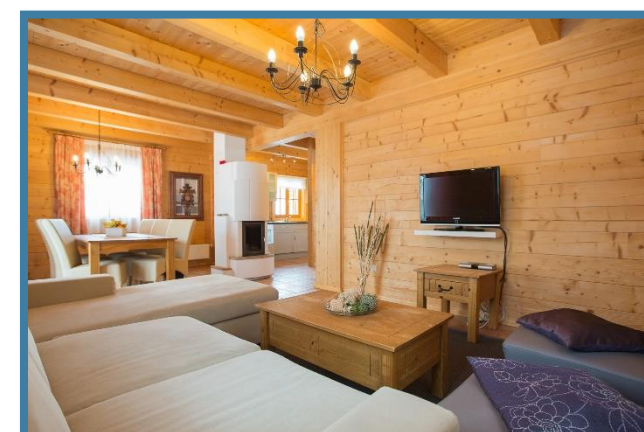

Banking Details

Sparkasse Kitzbühel

IBAN: AT32 2050 5000 0030 3362

BIC: SPKIAT2K

changes, typographical & printing errors reserved!

ARRIVAL: 15:00 – 17:00
DEPARTURE: 10:00

Informations	Additional costs (payable on spot)
<p>All rates are in EURO and per Chalet and stay</p> <p>Ski passes are included for all guests (up to the max. verifiability of the house) and can be redeemed only on consecutive days.</p>	<p>Final cleaning (obligatory – once to pay):</p> <p>Type Chalet Koralpe & Type Chalet Classic: € 150,00</p> <p>Type Wellness Chalet: € 180,00</p> <p>Local tax: € 1,80 per person/day (from the age of 17)</p> <p>Bed linen & towels (obligatory): € 12,00 per person and set</p> <p>Cot (incl. Bed linen): € 15,00 per cot per stay</p> <p>Deposit: € 350,00 per Chalet per stay</p> <p>Pet: € 15,00 per pet/day (specified when booking)</p>